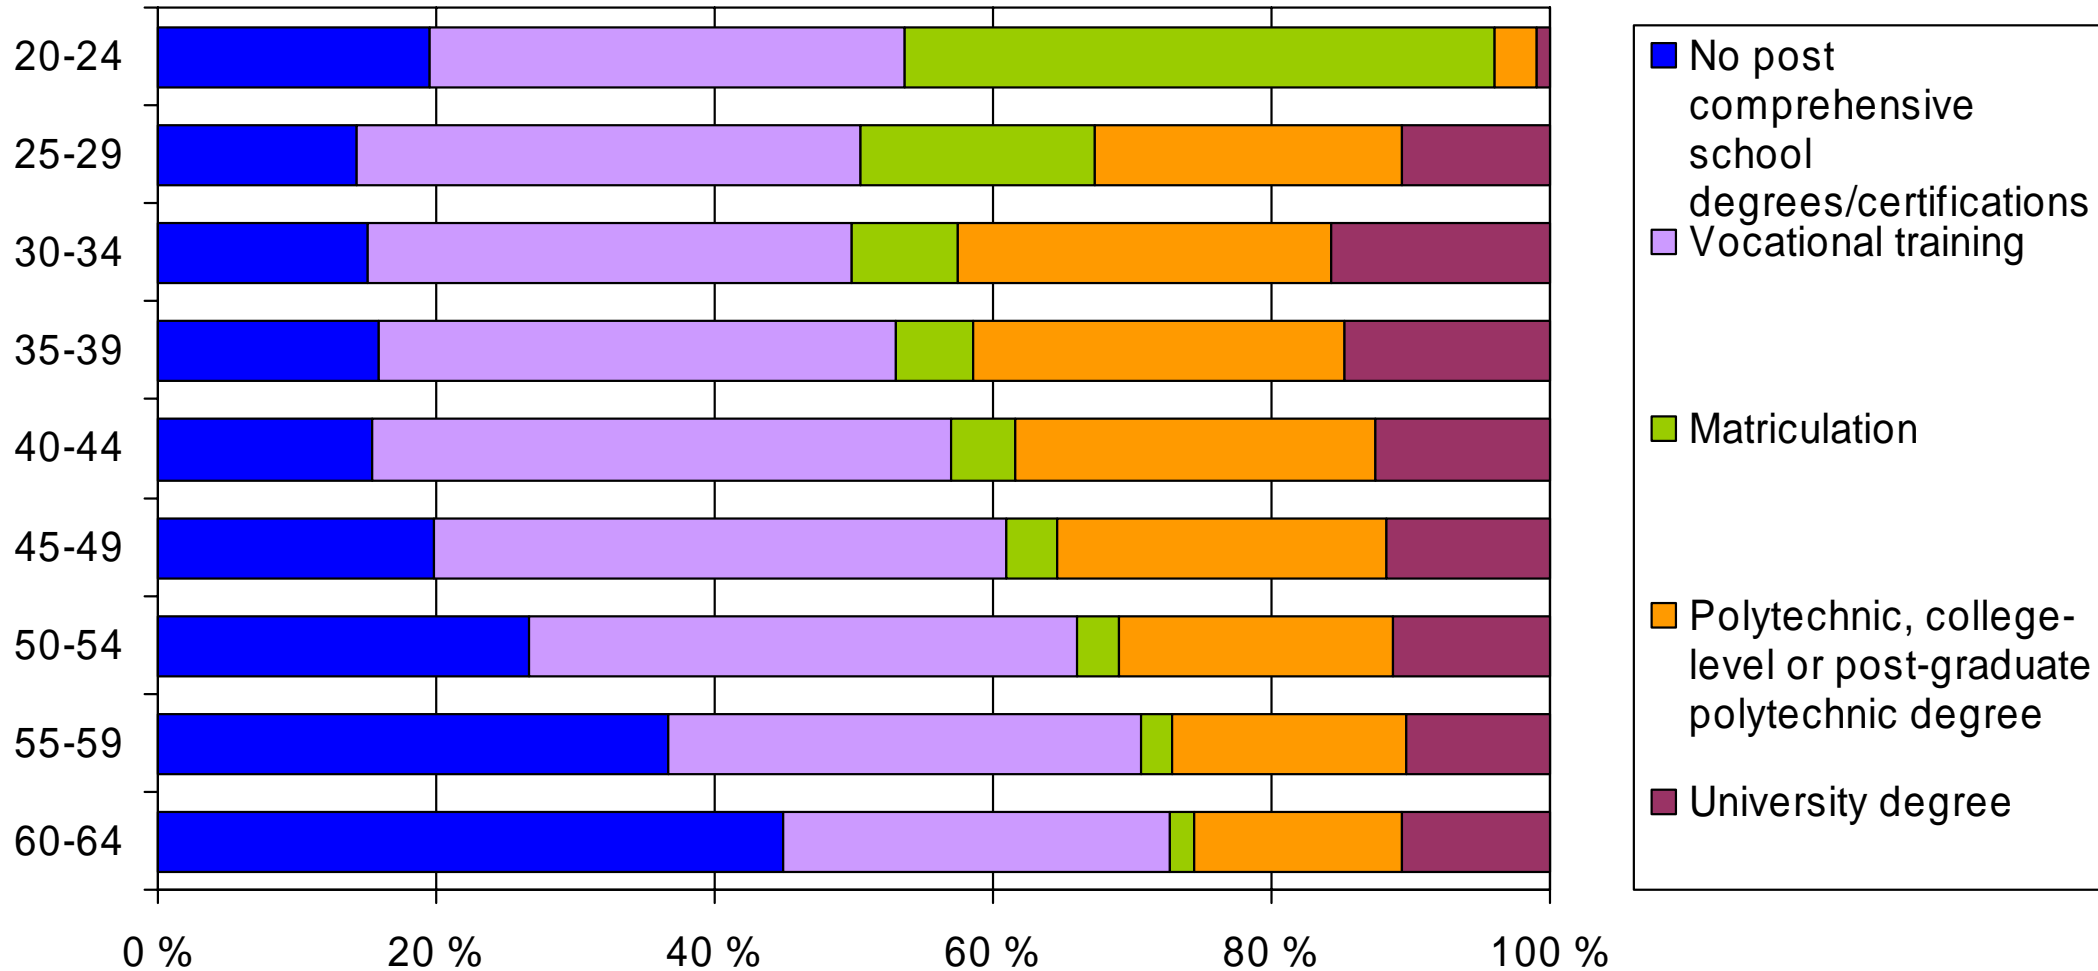

# Educational level of population 2005

## 20 – 64 –years olds

Source: Statistics Finland, Educational institution statistics 2006

20.8.2007 MK/KR